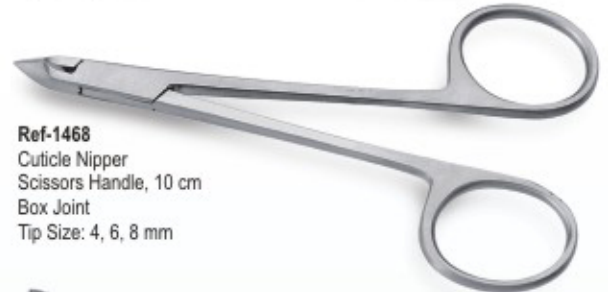

Ref-1460
Professional Cuticle Nipper
double spring, 11cm
Lap Joint
Tip Size: 4, 6, 8 mm

Ref-1461
Professional Cuticle Nipper
Single Spring , 10 cm
Lap Joint
Tip Size: 4, 6, 8, 10 mm

Ref-1467
Professional Cuticle Nipper
Double Spring, 12 cm
Lap Joint
Tip Size: 4, 6, 8 mm

Ref-1462
Professional Cuticle Nipper
Single Spring, 10 cm
Box Joint
Tip Size: 4, 6, 8 mm

Ref-1468
Cuticle Nipper
Scissors Handle, 10 cm
Box Joint
Tip Size: 4, 6, 8 mm

Ref-1463
Professional Cuticle Nipper
Double Spring , 10 cm
Box Joint
Tip Size: 4, 6, 8, 10 mm